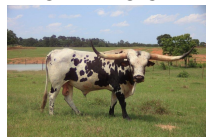

HORSESHOE J DELICIOUS